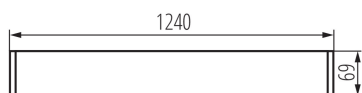

27420 ALIN 4LED 1X120-B-NT

T8 LED tube linear fittings

5905339274205

GENERAL DATA:

Colour: black

Place of assembly: ceiling mounted

Place of application: Indoors

Minimum distance from the illuminated object: 0,5m

Fixture lighting direction: down

Power supply of T8 LED fluorescent lamps: Unilateral

Length [mm]: 1240

Width [mm]: 60

Height [mm]: 69

TECHNICAL DATA:

Rated voltage [V]: 220-240 AC

Rated frequency [Hz]: 50