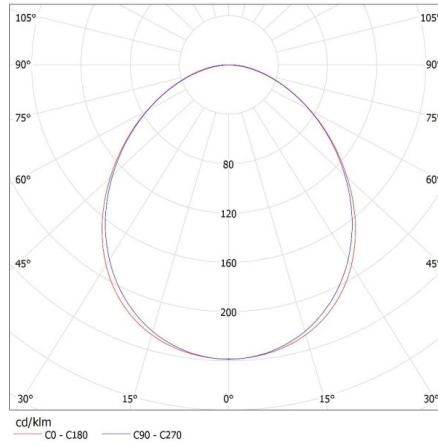

27421 ALIN 4LED 1X120-SR-NT

T8 LED tube linear fittings

KANLUX S.A. (kat 27421) ALIN 4LED 1X120-SR-NT + GLASSv4 / LDC (Polar)