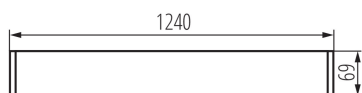

27421 ALIN 4LED 1X120-SR-NT

T8 LED tube linear fittings

5905339274212

GENERAL DATA:

Colour: silver

Place of assembly: ceiling mounted

Place of application: Indoors

Minimum distance from the illuminated object: 0,5m

Fixture lighting direction: down

Power supply of T8 LED fluorescent lamps: Unilateral

Length [mm]: 1240

Width [mm]: 60

Height [mm]: 69

TECHNICAL DATA:

Rated voltage [V]: 220-240 AC

Rated frequency [Hz]: 50

Maximum power [W]: max 36

Class of protection against electric shock: I

Lampshade material: plastic

Light source: T8 LED

Light source included: no

Cap: G13

Ambient temperature range to which the product can be exposed: 5÷25

Shade type: matt

Enclosure material: aluminum alloy

Connection type: Self-clamping block

Range of sections of wires used [mm²]: 1,5÷2,5

IP class: 20

LOGISTIC DATA:

Packaging method: 1

Number of units in the secondary packaging: 1

Number of units in the packaging: 1

Net unit weight [g]: 1700

Grammage [g]: 2030

Length of a unit pack [cm]: 136

Width of a unit pack [cm]: 11

Height of a unit pack [cm]: 7

Weight of a cardboard box [kg]: 2.03

Width of a cardboard box [cm]: 11

Height of a cardboard box [cm]: 7

Length of a cardboard box [cm]: 136

Volume of a cardboard box [m³]: 0.010472