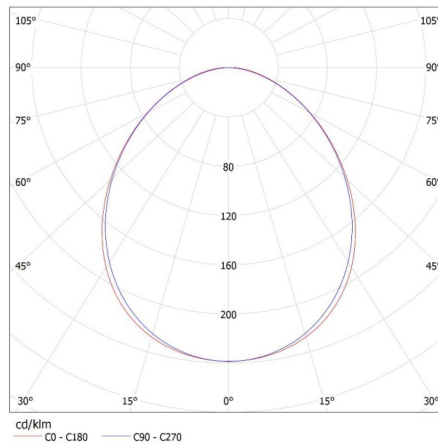

KANLUX S.A. (kat 27421) ALIN 4LED 1X120-SR-NT + GLASSv3 / LDC (Polar)