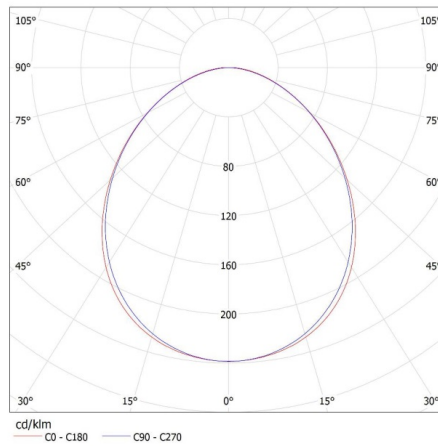

KANLUX S.A. (kat 27422) ALIN 4LED 1X150-W + GLASSv3 / LDC (Polar)

Luminaire: KANLUX S.A. (kat 27422) ALIN 4LED 1X150-W + GLASSv3
Lamps: 1 x T8 LED GLASSv3 24W-NW