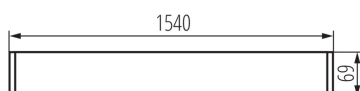

### GENERAL DATA:

**Colour:** white

**Place of assembly:** for suspension on the ceiling

**Place of application:** Indoors

**Minimum distance from the illuminated object:** 0,5m

**Fixture lighting direction:** down