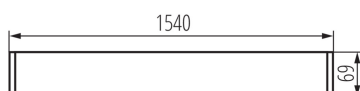

### GENERAL DATA:

**Colour:** black

**Place of assembly:** for suspension on the ceiling

**Place of application:** Indoors

**Minimum distance from the illuminated object:** 0,5m

**Fixture lighting direction:** down