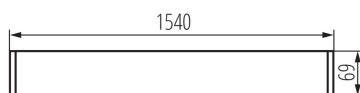

27426 ALIN 4LED 1X150-B-NT

T8 LED tube linear fittings

5905339274267

GENERAL DATA:

Colour: black

Place of assembly: ceiling mounted

Place of application: Indoors

Minimum distance from the illuminated object: 0,5m

Fixture lighting direction: down

Power supply of T8 LED fluorescent lamps: Unilateral

Length [mm]: 1540

Width [mm]: 60

Height [mm]: 69

TECHNICAL DATA:

Rated voltage [V]: 220-240 AC

Rated frequency [Hz]: 50