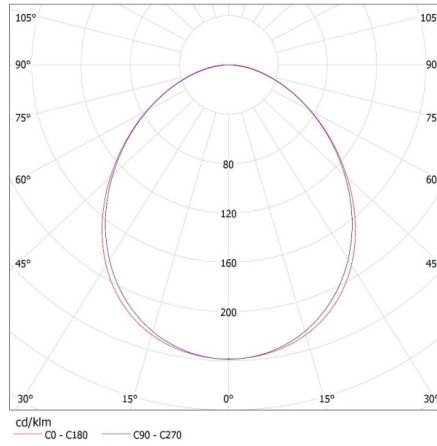

27426 ALIN 4LED 1X150-B-NT

T8 LED tube linear fittings

KANLUX S.A. (kat 27426) ALIN 4LED 1X150-B-NT + GLASSv4 / LDC (Polar)