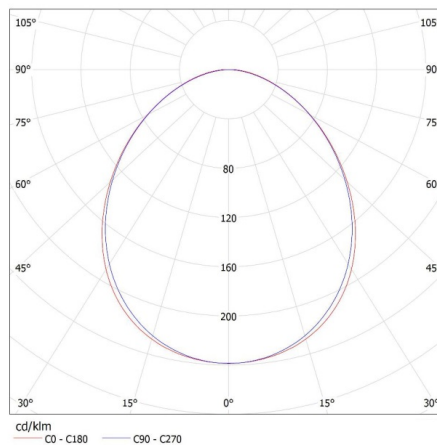

KANLUX S.A. (kat 27426) ALIN 4LED 1X150-B-NT + GLASSv3 / LDC (Polar)