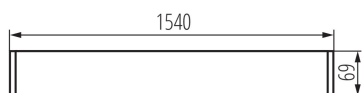

### GENERAL DATA:

**Colour:** silver

**Place of assembly:** ceiling mounted

**Place of application:** Indoors

**Minimum distance from the illuminated object:** 0,5m

**Fixture lighting direction:** down

**Power supply of T8 LED fluorescent lamps:** Unilateral

**Length [mm]:** 1540

**Width [mm]:** 60

**Height [mm]:** 69