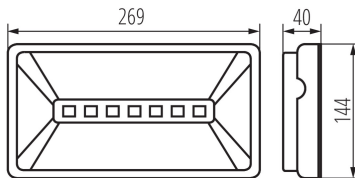

27527 ONTEC S M1180MSTW

Emergency lighting LED

5902052525256

Emergency or anti-panic lighting is used in open space rooms to prevent panic. It allows you to reach a place where you can see the marked escape route as well as for the illumination of the escape route itself, depending on the prism used in the fixture.

GENERAL DATA:

Colour: white

Place of assembly: wall mounted, ceiling mounted

Place of application: Indoors

Integrated LED light source: yes

TECHNICAL DATA:

Rated voltage [V]: 220-240 AC

Rated frequency [Hz]: 50

Rated power [W]: 3.3

Rated power (LED) [W]: 2.5

Class of protection against electric shock: II

Lampshade material: plastic

Diode type: LED SMD

Luminous flux [lm]: 150

Luminous flux [lm] (emergency-lighting module): 150

Colour temperature: cold white

Correlated colour temperature [K]: 5000

Ambient temperature range to which the product can be exposed: 10-40

Battery (type): LiFePO4/C

Battery (parameters): 3,2V 1,5Ah

Operating mode: emergency and network

Application: anti-panic lighting

Fail-safe working time [h]: 3

Standard test: yes

Enclosure material: plastic

Connection type: Self-clamping block

IP class: 65

LOGISTIC DATA:

Unit of measurement: unit

Packaging method: 1

Number of units in the secondary packaging: 1

Number of units in the packaging: 1

Net unit weight [g]: 518

Grammage [g]: 518

Length of a unit pack [cm]: 27.5