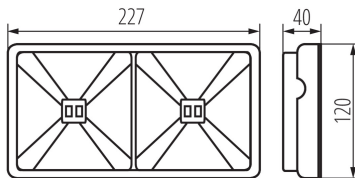

27528 ONTEC S 20M1X ST W

Emergency lighting LED

5902052527533

Emergency or anti-panic lighting is used in open space rooms to prevent panic. It allows you to reach a place where you can see the marked escape route as well as for the illumination of the escape route itself, depending on the prism used in the fixture.

GENERAL DATA:

Colour: white

Place of assembly: wall mounted, ceiling mounted

Place of application: Indoors

Integrated LED light source: yes

TECHNICAL DATA:

Rated voltage [V]: 220-240 AC

Rated frequency [Hz]: 50

Rated power [W]: 3.6

Class of protection against electric shock: II

Lampshade material: plastic

Diode type: LED SMD

Luminous flux [lm]: 371

Luminous flux [lm] (emergency-lighting module):
371(1h)/154(3h)

Colour temperature: cold white

Correlated colour temperature [K]: 5000

Ambient temperature range to which the product can be exposed: 5-40

Battery (type): LiFePO4/C

Battery (parameters): 3,2V 1,5Ah

Operating mode: emergency, emergency and network

Application: anti-panic lighting

Fail-safe working time [h]: 1/3

Standard test: yes

Enclosure material: plastic

Connection type: Self-clamping block

IP class: 65

LOGISTIC DATA:

Unit of measurement: unit

Packaging method: 1

Number of units in the secondary packaging: 1

Number of units in the packaging: 1

Net unit weight [g]: 336

Grammage [g]: 374

Length of a unit pack [cm]: 23.5