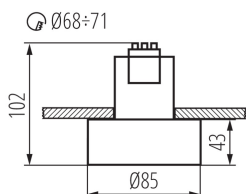

27576 MINI RITI GU10 W/G

Ceiling-mounted spotlight fitting

5905339275769

Kanlux MINI RITI is a smaller, slightly lower version of the popular Kanlux RITI luminaire. We prepared it in two versions - black and white, but each of them has several reflector colours - white, black or gold. We are sure that such a wide choice ensures that Kanlux MINI RITI can more easily be adapted to the type of interior in which it is placed. If you want to go for extravagance, you can combine different colours of the luminaires or combine them with Kanlux RITI. Together, they will create a harmonious yet unusual room luminaire. Kanlux MINI RITI can also be combined with Kanlux RITI REF reflectors.

GENERAL DATA:

Colour: white / gold

Place of assembly: Recessed mount in the ceiling

Place of application: Indoors

Minimum distance from the illuminated object: 0,5m

Height [mm]: 102

Diameter [mm]: 85

Assembly hole [mm]: $\varnothing 68 \div 71$

TECHNICAL DATA:

Rated voltage [V]: 220-240 AC

Rated frequency [Hz]: 50

Maximum power [W]: max 10

Class of protection against electric shock: I

Light source: PAR16

Light source included: no

Cap: GU10

Ambient temperature range to which the product can be exposed: $5 \div 25$

Enclosure material: aluminum alloy

Connection type: Bolt terminal block

Range of sections of wires used [mm²]: $1 \div 2,5$

Lighting-fixture angle regulation: none

IP class: 20

LOGISTIC DATA:

Packaging method: 50

Number of units in the secondary packaging: 1

Number of units in the packaging: 50

Net unit weight [g]: 172

Grammage [g]: 230

Length of a unit pack [cm]: 9

Width of a unit pack [cm]: 9