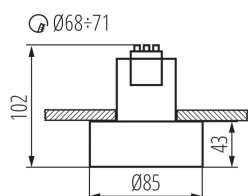

27577 MINI RITI GU10 B/W

Ceiling-mounted spotlight fitting

5905339275776

Kanlux MINI RITI is a smaller, slightly lower version of the popular Kanlux RITI luminaire. We prepared it in two versions - black and white, but each of them has several reflector colours - white, black or gold. We are sure that such a wide choice ensures that Kanlux MINI RITI can more easily be adapted to the type of interior in which it is placed. If you want to go for extravagance, you can combine different colours of the luminaires or combine them with Kanlux RITI. Together, they will create a harmonious yet unusual room luminaire. Kanlux MINI RITI can also be combined with Kanlux RITI REF reflectors.

GENERAL DATA:

Colour: black/white

Place of assembly: Recessed mount in the ceiling

Place of application: Indoors

Minimum distance from the illuminated object: 0,5m

Height [mm]: 102

Diameter [mm]: 85

Assembly hole [mm]: Ø68÷71

TECHNICAL DATA:

Rated voltage [V]: 220-240 AC

Rated frequency [Hz]: 50

Maximum power [W]: max 10

Class of protection against electric shock: I

Light source: PAR16

Light source included: no

Cap: GU10

Ambient temperature range to which the product can be exposed: 5÷25

Enclosure material: aluminum alloy

Connection type: Bolt terminal block

Range of sections of wires used [mm²]: 1÷2,5

Lighting-fixture angle regulation: none

IP class: 20

LOGISTIC DATA:

Packaging method: 50

Number of units in the secondary packaging: 1

Number of units in the packaging: 50

Net unit weight [g]: 172

Grammage [g]: 230

Length of a unit pack [cm]: 9

Width of a unit pack [cm]: 9