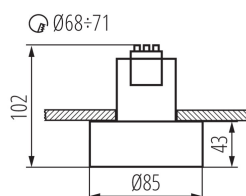

27579 MINI RITI GU10 W/W

Ceiling-mounted spotlight fitting

5905339275790

Kanlux MINI RITI is a smaller, slightly lower version of the popular Kanlux RITI luminaire. We prepared it in two versions - black and white, but each of them has several reflector colours - white, black or gold. We are sure that such a wide choice ensures that Kanlux MINI RITI can more easily be adapted to the type of interior in which it is placed. If you want to go for extravagance, you can combine different colours of the luminaires or combine them with Kanlux RITI. Together, they will create a harmonious yet unusual room luminaire. Kanlux MINI RITI can also be combined with Kanlux RITI REF reflectors.

GENERAL DATA:

Colour: white

Place of assembly: Recessed mount in the ceiling

Place of application: Indoors

Minimum distance from the illuminated object: 0,5m

Height [mm]: 102

Diameter [mm]: 85

Assembly hole [mm]: Ø68÷71

TECHNICAL DATA:

Rated voltage [V]: 220-240 AC

Rated frequency [Hz]: 50

Maximum power [W]: max 10

Class of protection against electric shock: I

Light source: PAR16

Light source included: no

Cap: GU10

Ambient temperature range to which the product can be exposed: 5÷25

Enclosure material: aluminum alloy

Connection type: Bolt terminal block

Range of sections of wires used [mm²]: 1÷2,5

Lighting-fixture angle regulation: none

IP class: 20

LOGISTIC DATA:

Packaging method: 50

Number of units in the secondary packaging: 1

Number of units in the packaging: 50

Net unit weight [g]: 172

Grammage [g]: 230

Length of a unit pack [cm]: 9

Width of a unit pack [cm]: 9