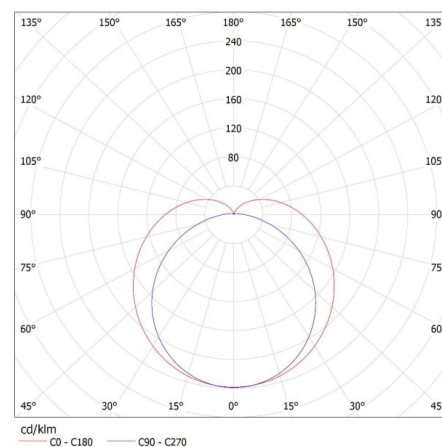

Luminaire: KANLUX S.A. (kat 27591) LINUS LED 7W-NW
Lamps: 1 x LINUS LED 7W-NW