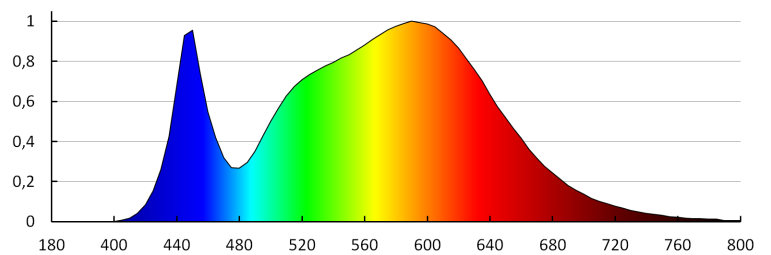

IP class: 20

LOGISTIC DATA:

Packaging method: 30

Number of units in the secondary packaging: 1

Number of units in the packaging: 30

Net unit weight [g]: 180

Grammage [g]: 263.67

Length of a unit pack [cm]: 58.5

Width of a unit pack [cm]: 6

Height of a unit pack [cm]: 3

Weight of a cardboard box [kg]: 7.9101

Width of a cardboard box [cm]: 32

Height of a cardboard box [cm]: 22

Length of a cardboard box [cm]: 60

Volume of a cardboard box [m³]: 0.04224

KANLUX S.A. (kat 27591) LINUS LED 7W-NW / LDC (Polar)