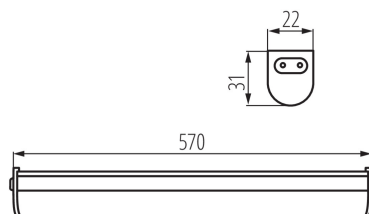

5905339275912

Kanlux LINUS LED under-cabinet holder has classic and universal design. Thanks to its compact dimensions, the lamp will ideally highlight different types of furniture, cabinets and shelves. Kanlux LINUS LED can be combined on a pass-through basis by means of LINUX LINK cable.

GENERAL DATA:

Colour: white

Place of assembly: wall mounted, ceiling mounted

Place of application: Indoors

Minimum distance from the illuminated object: 0,1m

Possibility of loop-through connection: yes

Compatible with a dimmer: no

On switch: yes

Length [mm]: 570

Width [mm]: 31

Height [mm]: 22

Cable length [m]: 1.5

Integrated LED light source: yes

TECHNICAL DATA:

Rated voltage [V]: 220-240 AC

Rated frequency [Hz]: 50

Maximum power [W]: 7

Class of protection against electric shock: II

Lampshade material: plastic

Diode type: LED SMD

Luminous flux [lm]: 760

Colour temperature: white

Correlated colour temperature [K]: 4000

Colour consistency in McAdam ellipses: ≤6

Colour rendering index: 80

Service life [h]: 30000

Number of on/off cycles: ≥15000

Luminous efficiency of the lamp [lm/W]: 109

Ambient temperature range to which the product can be exposed: 5÷25

Enclosure material: plastic

Connection type: Cable terminated with a plug

Lamp-heating time [s]: ≤1

Lamp-ignition time [s]: ≤0,5

Maximum number of fixtures with loop-through connections: 6

Maximum power of fixtures with loop-through connections[Σ W]: 120