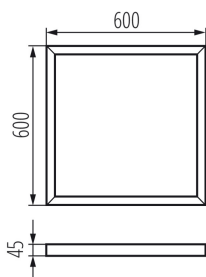

27610 ADTR 6060 SR

BRAVO surface-mounted frame

5905339276100

GENERAL DATA:

Colour: silver

Place of assembly: ceiling mounted

Length [mm]: 600

Width [mm]: 600

Height [mm]: 45

TECHNICAL DATA:

Material: steel

LOGISTIC DATA:

Packaging method: 1

Number of units in the secondary packaging: 1

Number of units in the packaging: 1

Net unit weight [g]: 1150

Grammage [g]: 1580

Length of a unit pack [cm]: 63

Width of a unit pack [cm]: 61.5

Height of a unit pack [cm]: 5.5

Weight of a cardboard box [kg]: 1.58

Width of a cardboard box [cm]: 61.5

Height of a cardboard box [cm]: 5.5

Length of a cardboard box [cm]: 63

Volume of a cardboard box [m³]: 0.02131