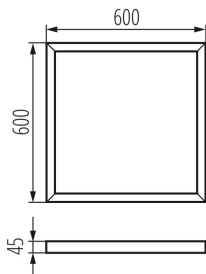

## 27613 ADTR 6060 W

BRAVO surface-mounted frame

5905339276131

### GENERAL DATA:

**Colour:** white

**Place of assembly:** ceiling mounted

**Length [mm]:** 600

**Width [mm]:** 600

**Height [mm]:** 45

### LOGISTIC DATA:

**Packaging method:** 1

**Number of units in the secondary packaging:** 1

**Number of units in the packaging:** 1

**Net unit weight [g]:** 1150

**Grammage [g]:** 1580

**Length of a unit pack [cm]:** 66

**Width of a unit pack [cm]:** 61

**Height of a unit pack [cm]:** 5.5

**Weight of a cardboard box [kg]:** 1.58

**Width of a cardboard box [cm]:** 61

**Height of a cardboard box [cm]:** 5.5

**Length of a cardboard box [cm]:** 66