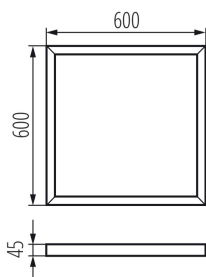

## 27615 ADTR 6060 B

BRAVO surface-mounted frame

5905339276155

### GENERAL DATA:

**Colour:** black

**Place of assembly:** ceiling mounted

**Length [mm]:** 600

**Width [mm]:** 600

**Height [mm]:** 45

### LOGISTIC DATA:

**Packaging method:** 1

**Number of units in the secondary packaging:** 1

**Number of units in the packaging:** 1

**Net unit weight [g]:** 1150

**Grammage [g]:** 1580

**Length of a unit pack [cm]:** 63

**Width of a unit pack [cm]:** 61.5

**Height of a unit pack [cm]:** 5.5

**Weight of a cardboard box [kg]:** 1.58

**Width of a cardboard box [cm]:** 61.5

**Height of a cardboard box [cm]:** 5.5

**Length of a cardboard box [cm]:** 63