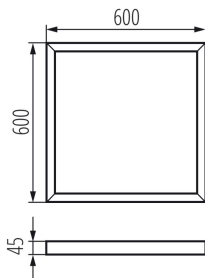

## 27616 ADTR-S 6060 W

BRAVO surface-mounted frame

5905339276162

### GENERAL DATA:

**Colour:** white

**Place of assembly:** ceiling mounted

**Length [mm]:** 600

**Width [mm]:** 600

**Height [mm]:** 45

### LOGISTIC DATA:

**Packaging method:** 1

**Number of units in the secondary packaging:** 1

**Number of units in the packaging:** 1

**Net unit weight [g]:** 884

**Grammage [g]:** 1220

**Length of a unit pack [cm]:** 63.5

**Width of a unit pack [cm]:** 61

**Height of a unit pack [cm]:** 5.5

**Weight of a cardboard box [kg]:** 1.22

**Width of a cardboard box [cm]:** 61

**Height of a cardboard box [cm]:** 5.5

**Length of a cardboard box [cm]:** 63.5