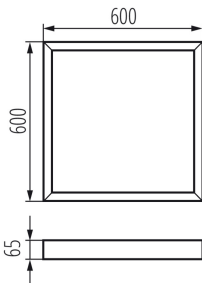

## 27617 ADTR-S-H 6060 W

Surface-mounted frame

5905339276179

### GENERAL DATA:

**Colour:** white

**Place of assembly:** ceiling mounted

**Length [mm]:** 600

**Width [mm]:** 600

**Height [mm]:** 65

**Length of a unit pack [cm]:** 63.5

**Width of a unit pack [cm]:** 61

**Height of a unit pack [cm]:** 7

**Weight of a cardboard box [kg]:** 1.49

**Width of a cardboard box [cm]:** 61

**Height of a cardboard box [cm]:** 7