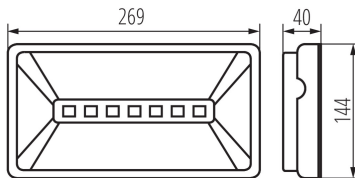

27652 ONTECSC1302MATW

Emergency lighting LED

5902052502523

Emergency or anti-panic lighting is used in open space rooms to prevent panic. It allows you to reach a place where you can see the marked escape route as well as for the illumination of the escape route itself, depending on the prism used in the fixture.

GENERAL DATA:

Colour: white

Place of assembly: wall mounted, ceiling mounted

Place of application: Indoors

Integrated LED light source: yes

TECHNICAL DATA:

Rated voltage [V]: 220-240 AC

Rated frequency [Hz]: 50

Rated power [W]: 6.5

Rated power (LED) [W]: 2

Class of protection against electric shock: II

Lampshade material: plastic

Diode type: LED SMD

Luminous flux [lm]: 225

Luminous flux [lm] (emergency-lighting module): 225

Colour temperature: cold white

Correlated colour temperature [K]: 5000

Ambient temperature range to which the product can be exposed: 10÷40

Battery (type): LiFePO4/C

Battery (parameters): 6,4V 1,5Ah

Operating mode: emergency and network

Application: lighting of escape routes

Fail-safe working time [h]: 3

Automatic test: yes

Enclosure material: plastic

Connection type: Self-clamping block

IP class: 65

LOGISTIC DATA:

Unit of measurement: unit

Packaging method: 1

Number of units in the secondary packaging: 1

Number of units in the packaging: 1