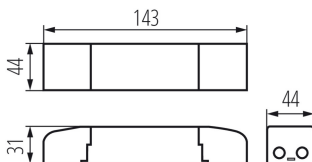

28025 BRAVO DRIVER 36W

LED power supply unit

5905339280251

GENERAL DATA:

Colour: white

Place of application: Indoors

Possibility of installation on a normally flammable surface: yes

Compatible with a dimmer: no

Connection type: Terminal block

Range of sections of wires used [mm²]: 0,75÷1

Supply-cord type: direct current

Overload protection: yes

Overvoltage protection: yes

Thermal protection: 110°C

Short-circuit protection: yes

Number of units in the secondary packaging: 6

Number of units in the packaging: 60

Net unit weight [g]: 108

Grammage [g]: 137.17

Length of a unit pack [cm]: 15

Width of a unit pack [cm]: 5.5

Height of a unit pack [cm]: 3.5