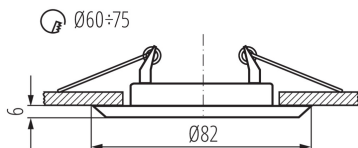

02821 HORN CTC-3114-SN/N

Ceiling-mounted spotlight fitting

5905339028211

The popular Kanlux HORN mesh series is a cross-section of models; from classic to bold color combinations. Everyone can choose a model that is perfectly suited to their interior.

GENERAL DATA:

Colour: satynowy nikiel / nikiel

Necessity of using self-shielding lamps : yes

Place of assembly: Recessed mount in the ceiling

Place of application: Indoors

Minimum distance from the illuminated object : 0,5m

The product is not suitable to be installed on a normally flammable surface: >35W

The product is not suitable to be covered with a heat-insulating material: yes

Height [mm]: 27

Diameter [mm]: 82

Assembly hole [mm]: Ø60-75

TECHNICAL DATA:

Rated voltage [V]: 12 AC; 12 DC

Maximum power [W]: max 10

Class of protection against electric shock : III

Light source: MR16

Light source included: no

Cap: Gx5,3

Ambient temperature range to which the product can be exposed: 5÷25

Enclosure material: steel

Connection type: Free cable ends

Wire length [m]: 0.12

Wire diameter [mm²]: 0.75

Lighting-fixture angle regulation : none

IP class: 20

LOGISTIC DATA:

Unit of measurement: unit

Packaging method: 50

Number of units in the secondary packaging : 1

Number of units in the packaging : 50

Number of units per layer on a pallet : 350

Net unit weight [g]: 46

Grammage [g]: 74

Length of a unit pack [cm]: 8.5