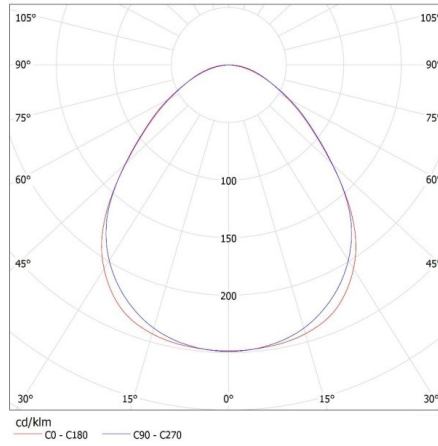

28443 AL 4LED 60-MPR-W

T8 LED tube linear fittings

KANLUX S.A. (kat 28443) AL 4LED 60-MPR-W + GLASSv2 / LDC (Polar)

Luminaire: KANLUX S.A. (kat 28443) AL 4LED 60-MPR-W + GLASSv2
Lamps: 1 x T8 LED GLASSv2 9W-WW