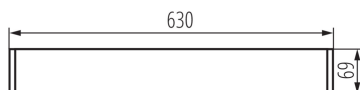

T8 LED tube linear fittings

5905339284433

GENERAL DATA:

Colour: white

Place of assembly: for suspension on the ceiling

Place of application: Indoors

Minimum distance from the illuminated object: 0,5m

Fixture lighting direction: down

Enclosure material: aluminum alloy

Connection type: Self-clamping block

Range of sections of wires used [mm²]: 1,5÷2,5

IP class: 20

LOGISTIC DATA:

Packaging method: 1

Number of units in the secondary packaging: 1