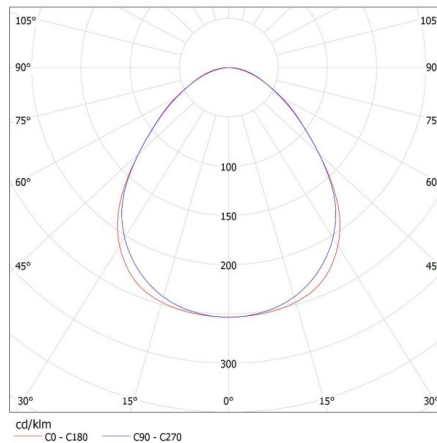

KANLUX S.A. (kat 28443) AL 4LED 60-MPR-W + GLASSv3 / LDC (Polar)

Luminaire: KANLUX S.A. (kat 28443) AL 4LED 60-MPR-W + GLASSv3
Lamps: 1 x T8 LED GLASSv3 9W-NW