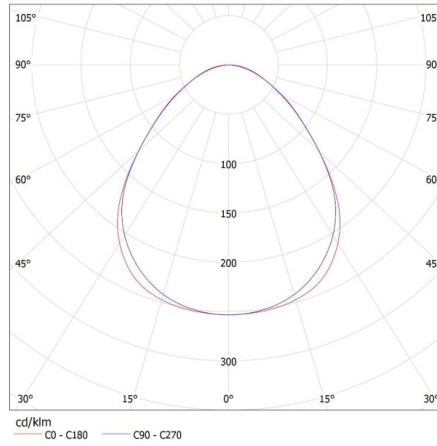

KANLUX S.A. (kat 28443) AL 4LED 60-MPR-W + GLASSv4 / LDC (Polar)

Luminaire: KANLUX S.A. (kat 28443) AL 4LED 60-MPR-W + GLASSv4
Lamps: 1 x T8 LED GLASSv4 9W-NW