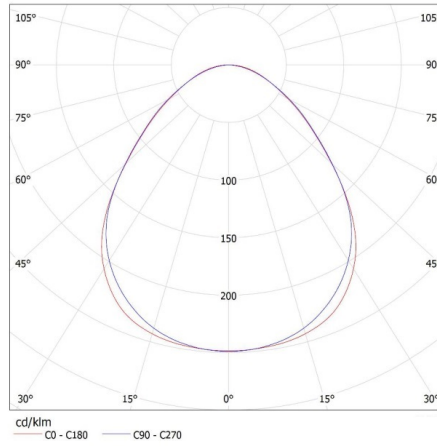

28445 AL 4LED 60-MPR-SR

T8 LED tube linear fittings

KANLUX S.A. (kat 28445) AL 4LED 60-MPR-SR + GLASSv2 / LDC (Polar)

Luminaire: KANLUX S.A. (kat 28445) AL 4LED 60-MPR-SR + GLASSv2
Lamps: 1 x T8 LED GLASSv2 9W-WW