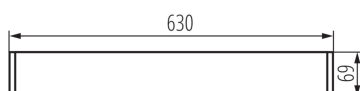

T8 LED tube linear fittings

5905339284457

GENERAL DATA:

Colour: silver

Place of assembly: for suspension on the ceiling

Place of application: Indoors

Minimum distance from the illuminated object: 0,5m

Fixture lighting direction: down

Enclosure material: aluminum alloy

Connection type: Self-clamping block

Range of sections of wires used [mm²]: 1,5÷2,5

IP class: 20

LOGISTIC DATA:

Packaging method: 1

Number of units in the secondary packaging: 1