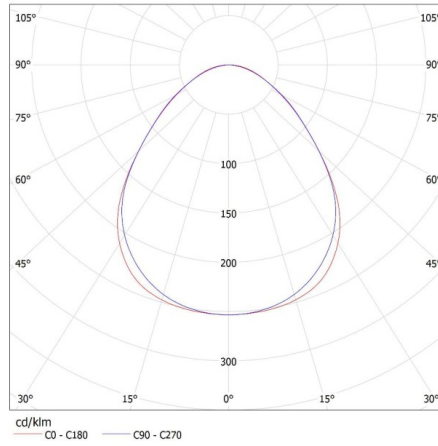

KANLUX S.A. (kat 28445) AL 4LED 60-MPR-SR + GLASSv4 / LDC (Polar)

Luminaire: KANLUX S.A. (kat 28445) AL 4LED 60-MPR-SR + GLASSv4
Lamps: 1 x T8 LED GLASSv4 9W-NW