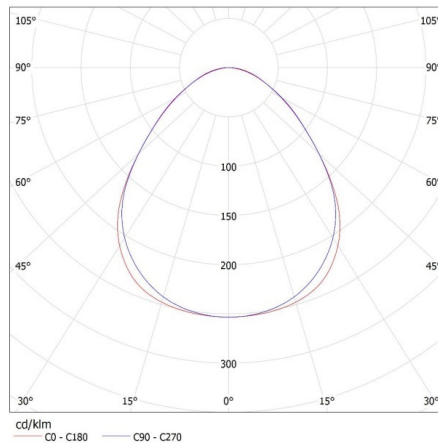

KANLUX S.A. (kat 28445) AL 4LED 60-MPR-SR + GLASSv3 / LDC (Polar)

Luminaire: KANLUX S.A. (kat 28445) AL 4LED 60-MPR-SR + GLASSv3
Lamps: 1 x T8 LED GLASSv3 9W-NW