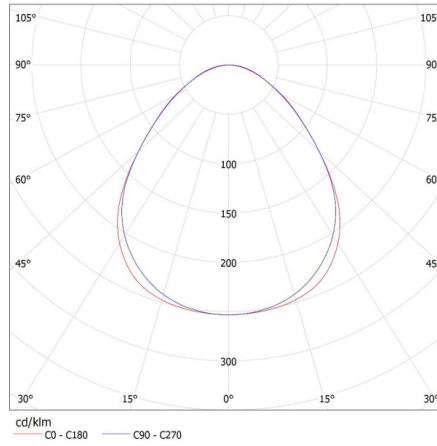

28446 AL 4LED 120-MPR-W-NT

T8 LED tube linear fittings

KANLUX S.A. (kat 28446) AL 4LED 120-MPR-W-NT + GLASSv4 / LDC (Polar)

Luminaire: KANLUX S.A. (kat 28446) AL 4LED 120-MPR-W-NT + GLASSv4
Lamps: 1 x T8 LED GLASSv4 18W-NW