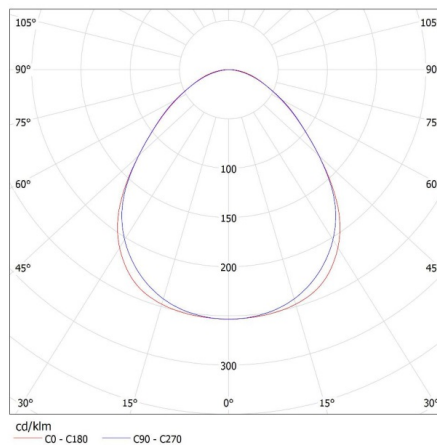

KANLUX S.A. (kat 28448) AL 4LED 120-MPR-SR-NT + GLASSv3 / LDC (Polar)

KANLUX S.A. (kat 28448) AL 4LED 120-MPR-SR-NT + Miledo / LDC (Polar)

Luminaire: KANLUX S.A. (kat 28448) AL 4LED 120-MPR-SR-NT + GLASSv3
Lamps: 1 x T8 LED GLASSv3 18W-NW