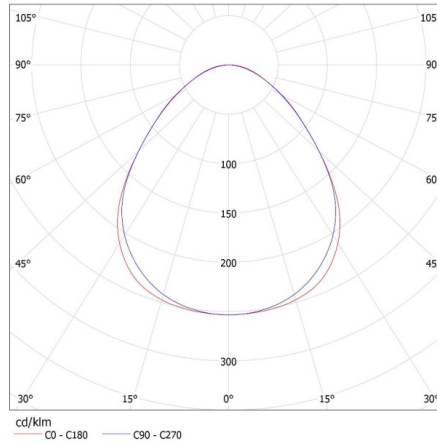

28448 AL 4LED 120-MPR-SR-NT

T8 LED tube linear fittings

KANLUX S.A. (kat 28448) AL 4LED 120-MPR-SR-NT + GLASSv4 / LDC (Polar)

Luminaire: KANLUX S.A. (kat 28448) AL 4LED 120-MPR-SR-NT + GLASSv4
Lamps: 1 x T8 LED GLASSv4 18W-NW