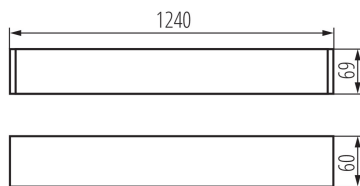

28448 AL 4LED 120-MPR-SR-NT

T8 LED tube linear fittings

5905339284488

GENERAL DATA:

Colour: silver

Place of assembly: ceiling mounted

Place of application: Indoors

Minimum distance from the illuminated object: 0,5m

Fixture lighting direction: down

Power supply of T8 LED fluorescent lamps: Unilateral

Length [mm]: 1240

Width [mm]: 60

Height [mm]: 69

Wersja do łączenia w linie [element początkowy] LF: 33772

Wersja do łączenia w linie [element środkowy] LM: 33778

Wersja do łączenia w linie [element końcowy] LL: 33784

TECHNICAL DATA:

Rated voltage [V]: 220-240 AC

Rated frequency [Hz]: 50

Maximum power [W]: max 36

Class of protection against electric shock: I

Lampshade material: plastic

Range of sections of wires used [mm²]: 1,5÷2,5

IP class: 20

LOGISTIC DATA:

Packaging method: 1

Number of units in the secondary packaging: 1

Number of units in the packaging: 1

Net unit weight [g]: 1700

Grammage [g]: 2030