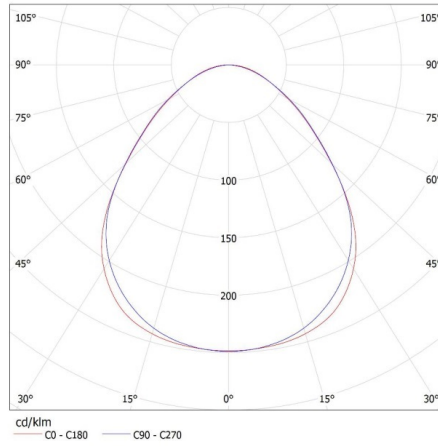

28449 AL 4LED 120-MPR-W

T8 LED tube linear fittings

KANLUX S.A. (kat 28449) AL 4LED 120-MPR-W + GLASSv2 / LDC (Polar)

Luminaire: KANLUX S.A. (kat 28449) AL 4LED 120-MPR-W + GLASSv2
Lamps: 1 x T8 LED GLASSv2 18W-WW