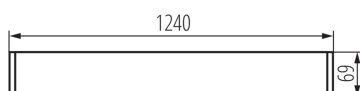

T8 LED tube linear fittings

5905339284495

GENERAL DATA:

Colour: white

Place of assembly: for suspension on the ceiling

Place of application: Indoors

Minimum distance from the illuminated object: 0,5m

Fixture lighting direction: down

Enclosure material: aluminum alloy

Connection type: Self-clamping block

Range of sections of wires used [mm²]: 1,5÷2,5

IP class: 20

LOGISTIC DATA:

Packaging method: 1

Number of units in the secondary packaging: 1