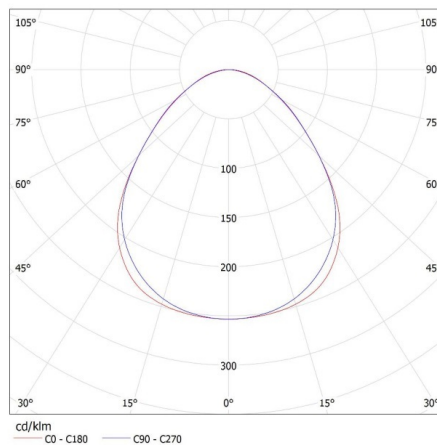

KANLUX S.A. (kat 28449) AL 4LED 120-MPR-W + GLASSv3 / LDC (Polar)

Luminaire: KANLUX S.A. (kat 28449) AL 4LED 120-MPR-W + GLASSv3
Lamps: 1 x T8 LED GLASSv3 18W-NW