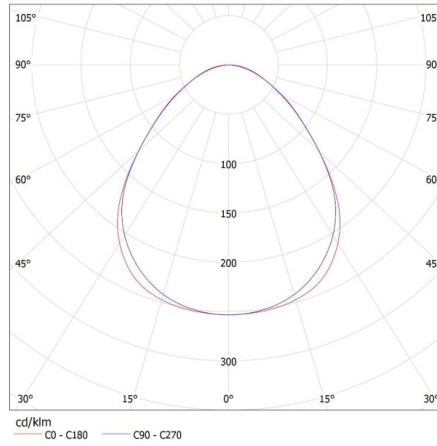

KANLUX S.A. (kat 28449) AL 4LED 120-MPR-W + GLASSv4 / LDC (Polar)

Luminaire: KANLUX S.A. (kat 28449) AL 4LED 120-MPR-W + GLASSv4
Lamps: 1 x T8 LED GLASSv4 18W-NW