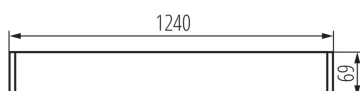

T8 LED tube linear fittings

5905339284501

GENERAL DATA:

Colour: black

Place of assembly: for suspension on the ceiling

Place of application: Indoors

Minimum distance from the illuminated object: 0,5m

Fixture lighting direction: down

Enclosure material: aluminum alloy

Connection type: Self-clamping block

Range of sections of wires used [mm²]: 1,5÷2,5

IP class: 20

LOGISTIC DATA:

Packaging method: 1

Number of units in the secondary packaging: 1