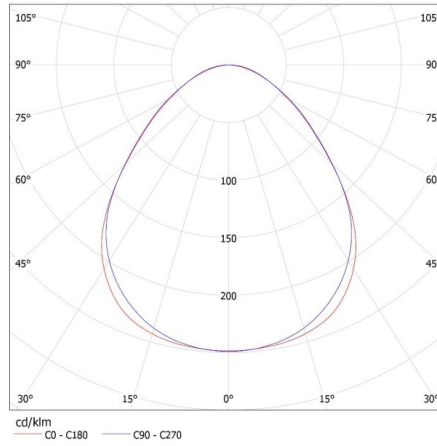

28450 AL 4LED 120-MPR-B

T8 LED tube linear fittings

KANLUX S.A. (kat 28450) AL 4LED 120-MPR-B + GLASSv2 / LDC (Polar)