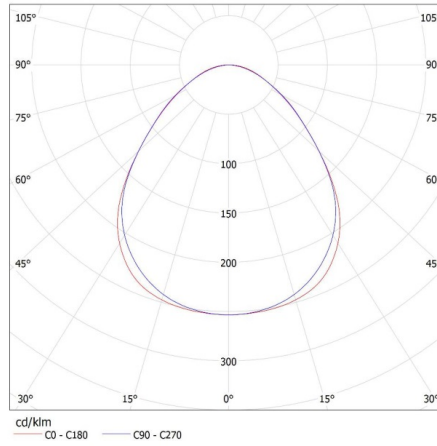

KANLUX S.A. (kat 28450) AL 4LED 120-MPR-B + GLASSv4 / LDC (Polar)