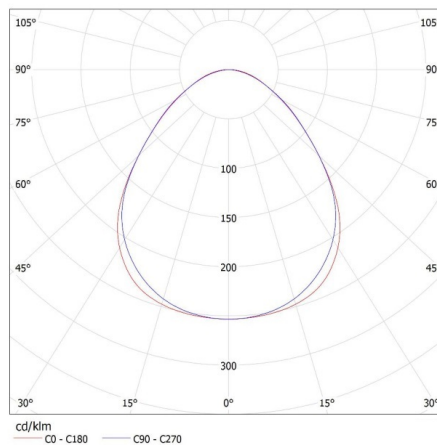

KANLUX S.A. (kat 28450) AL 4LED 120-MPR-B + GLASSv3 / LDC (Polar)