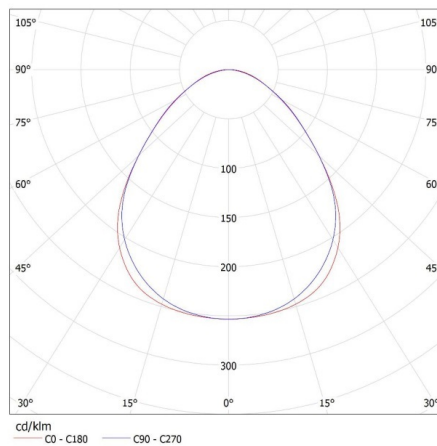

KANLUX S.A. (kat 28451) AL 4LED 120-MPR-SR + GLASSv3 / LDC (Polar)