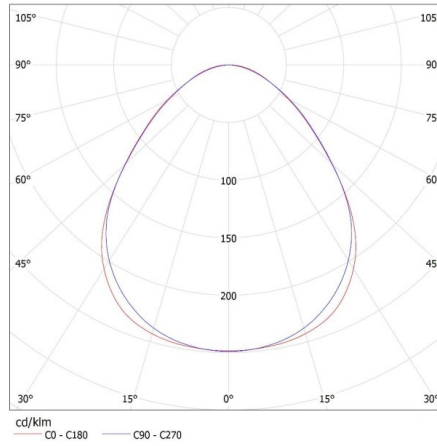

28451 AL 4LED 120-MPR-SR

T8 LED tube linear fittings

KANLUX S.A. (kat 28451) AL 4LED 120-MPR-SR + GLASSv2 / LDC (Polar)

Luminaire: KANLUX S.A. (kat 28451) AL 4LED 120-MPR-SR + GLASSv2
Lamps: 1 x T8 LED GLASSv2 18W-WW