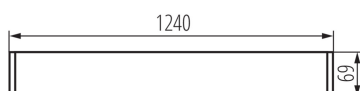

### GENERAL DATA:

**Colour:** silver

**Place of assembly:** for suspension on the ceiling

**Place of application:** Indoors

**Minimum distance from the illuminated object:** 0,5m

**Fixture lighting direction:** down