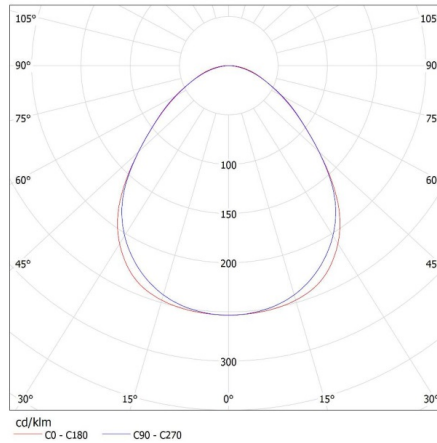

Width of a cardboard box [cm]: 11
Height of a cardboard box [cm]: 7
Length of a cardboard box [cm] : 136
Volume of a cardboard box [m³]: 0.010472

KANLUX S.A. (kat 28451) AL 4LED 120-MPR-SR + GLASSv4 / LDC (Polar)