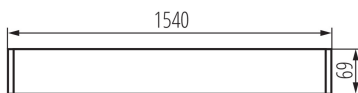

### GENERAL DATA:

**Colour:** black

**Place of assembly:** ceiling mounted

**Place of application:** Indoors

**Minimum distance from the illuminated object:** 0,5m

**Fixture lighting direction:** down

**Power supply of T8 LED fluorescent lamps:** Unilateral

**Length [mm]:** 1540

**Width [mm]:** 60

**Height [mm]:** 69