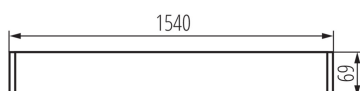

T8 LED tube linear fittings

5905339284563

GENERAL DATA:

Colour: black

Place of assembly: for suspension on the ceiling

Place of application: Indoors

Minimum distance from the illuminated object: 0,5m

Fixture lighting direction: down

Enclosure material: aluminum alloy

Connection type: Self-clamping block

Range of sections of wires used [mm²]: 1,5÷2,5

IP class: 20

LOGISTIC DATA:

Packaging method: 1

Number of units in the secondary packaging: 1