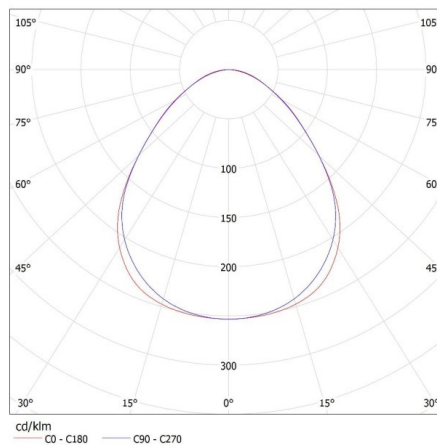

KANLUX S.A. (kat 28456) AL 4LED 150-MPR-B + GLASSv3 / LDC (Polar)