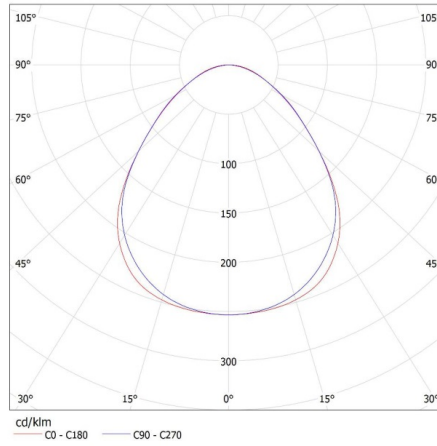

KANLUX S.A. (kat 28456) AL 4LED 150-MPR-B + GLASSv4 / LDC (Polar)