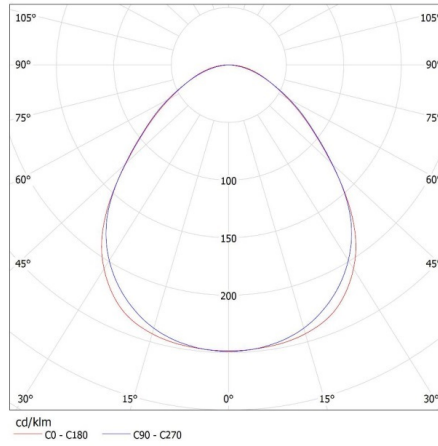

28456 AL 4LED 150-MPR-B

T8 LED tube linear fittings

KANLUX S.A. (kat 28456) AL 4LED 150-MPR-B + GLASSv2 / LDC (Polar)