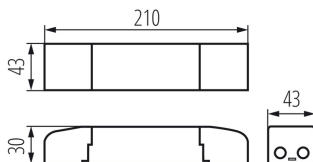

28507 BRAVO DALI SET 45W

LED power supply unit

5905339285072

GENERAL DATA:

Colour: white

Place of application: Indoors

Possibility of installation on a normally flammable surface: yes

Compatible with a dimmer: DALI

TECHNICAL DATA:

Rated voltage [V]: 220-240 AC

Rated frequency [Hz]: 50

λ : 0.98

Maximum power [W]: 45

Class of protection against electric shock: II

Material: plastic

Connection type: Terminal block

Range of sections of wires used [mm²]: 0,2÷1,5

Supply-cord type: direct current

Overload protection: yes

Overvoltage protection: yes

Thermal protection: 110°C

Maximum temperature Ta [°C]: 50

Input voltage - PRI [V]: 220-240

Output current - sec [ma]: 1050

IP class: 20

Tc [°C]: 85

LOGISTIC DATA:

Packaging method: 1

Number of units in the secondary packaging: 1

Number of units in the packaging: 1

Net unit weight [g]: 180

Grammage [g]: 192

Length of a unit pack [cm]: 29

Width of a unit pack [cm]: 10

Height of a unit pack [cm]: 3.5

Weight of a cardboard box [kg]: 0.192

Width of a cardboard box [cm]: 10

Height of a cardboard box [cm]: 3.5

Length of a cardboard box [cm]: 29

Volume of a cardboard box [m³]: 0.001015