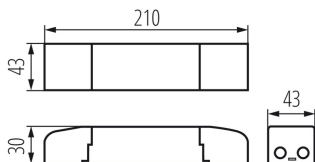

28508 BRAVO DALI SET 36W

LED power supply unit

5905339285089

GENERAL DATA:

Colour: white

Place of application: Indoors

Possibility of installation on a normally flammable surface: yes

Compatible with a dimmer: DALI

TECHNICAL DATA:

Rated voltage [V]: 220-240 AC

Rated frequency [Hz]: 50

λ : 0.98

Maximum power [W]: 36

Class of protection against electric shock: II

Material: plastic

Connection type: Terminal block

Range of sections of wires used [mm²]: 0,2÷1,5

Supply-cord type: direct current

Overload protection: yes

Overvoltage protection: yes

Thermal protection: 110°C

Maximum temperature Ta [°C]: 50

Input voltage - PRI [V]: 220-240

Output current - sec [ma]: 800

IP class: 20

LOGISTIC DATA:

Packaging method: 1

Number of units in the secondary packaging: 1

Number of units in the packaging: 1

Net unit weight [g]: 180

Grammage [g]: 192

Length of a unit pack [cm]: 29

Width of a unit pack [cm]: 10

Height of a unit pack [cm]: 3.5

Weight of a cardboard box [kg]: 0.192

Width of a cardboard box [cm]: 10

Height of a cardboard box [cm]: 3.5

Length of a cardboard box [cm]: 29

Volume of a cardboard box [m³]: 0.001015