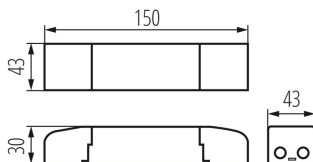

28512 AVAR DALI SET 40W

LED power supply unit

5905339285126

GENERAL DATA:

Colour: white

Place of application: Indoors

Possibility of installation on a normally flammable surface: yes

Compatible with a dimmer: DALI

TECHNICAL DATA:

Rated voltage [V]: 220-240 AC

Rated frequency [Hz]: 50

λ : 0,98

Maximum power [W]: 45

Class of protection against electric shock: II

Material: plastic

Connection type: Terminal block

Range of sections of wires used [mm²]: 0,2-1,5

Supply-cord type: direct current

Overvoltage protection: yes

Thermal protection: 110°C

Short-circuit protection: yes

Maximum temperature Ta [°C]: 50

Input voltage - PRI [V]: 220-240

Output current - sec [ma]: 950

IP class: 20

Tc [°C]: 85

LOGISTIC DATA:

Packaging method: 1

Number of units in the secondary packaging: 1

Number of units in the packaging: 1

Net unit weight [g]: 182

Grammage [g]: 194

Length of a unit pack [cm]: 30

Width of a unit pack [cm]: 10

Height of a unit pack [cm]: 3.5

Weight of a cardboard box [kg]: 0.194

Width of a cardboard box [cm]: 10

Height of a cardboard box [cm]: 3.5

Length of a cardboard box [cm]: 30

Volume of a cardboard box [m³]: 0.00105