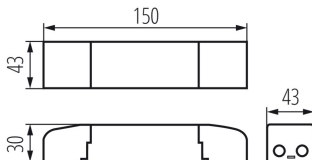

28516 BLINGO DALI SET 48W

LED power supply unit

5905339285164

GENERAL DATA:

Colour: white

Place of application: Indoors

Possibility of installation on a normally flammable surface: yes

Compatible with a dimmer: DALI

TECHNICAL DATA:

Rated voltage [V]: 220-240 AC

Rated frequency [Hz]: 50

λ : 0,98

Maximum power [W]: 45

Class of protection against electric shock: II

Material: plastic

Connection type: Terminal block

Range of sections of wires used [mm²]: 0,2-1,5

Supply-cord type: direct current

Overvoltage protection: yes

Thermal protection: 110°C

Short-circuit protection: yes

Maximum temperature Ta [°C]: 50

Input voltage - PRI [V]: 220-240

Output current - sec [ma]: 1000

IP class: 20

Tc [°C]: 85

LOGISTIC DATA:

Packaging method: 1

Number of units in the secondary packaging: 1

Number of units in the packaging: 1

Net unit weight [g]: 176

Grammage [g]: 200

Length of a unit pack [cm]: 21

Width of a unit pack [cm]: 4

Height of a unit pack [cm]: 3

Weight of a cardboard box [kg]: 0.2

Width of a cardboard box [cm]: 4

Height of a cardboard box [cm]: 3

Length of a cardboard box [cm]: 21

Volume of a cardboard box [m³]: 0.000252