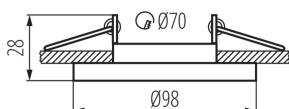

Ring for spotlight fittings

5905339287014

The Kanlux BONIS means a unique look and the highest level of workmanship. They are characterised by their original asymmetrical shape, which will be a tasteful addition to any interior. They will serve as decoration in austere lofts and minimalistic Scandinavian interiors, and discreetly emphasise the atmosphere of exclusive rooms.

GENERAL DATA:

Colour: chrome

Necessity of using self-shielding lamps: yes

Place of assembly: Recessed mount in the ceiling

Place of application: Indoors

Minimum distance from the illuminated object: 0,5m

Decorative ring without a ceramic frame: yes

The product is not suitable to be covered with a heat-insulating material: yes

Height [mm]: 28

Diameter [mm]: 98

Assembly hole [mm]: Ø70

TECHNICAL DATA:

Rated voltage [V]: 12 AC; 12 DC; 220-240 AC

Maximum power [W]: max 35

Class of protection against electric shock: II/III

Light source: MR16/PAR16

Light source included: no

Cap: Gx5,3/GU10

Ambient temperature range to which the product can be exposed: 5÷25

Enclosure material: aluminum alloy

Lighting-fixture angle regulation: none

IP class: 20

LOGISTIC DATA:

Packaging method: 50

Number of units in the secondary packaging: 1

Number of units in the packaging: 50

Net unit weight [g]: 114

Grammage [g]: 172.8

Length of a unit pack [cm]: 11

Width of a unit pack [cm]: 11

Height of a unit pack [cm]: 3.5

Weight of a cardboard box [kg]: 8.64

Width of a cardboard box [cm]: 24

Height of a cardboard box [cm]: 23.5