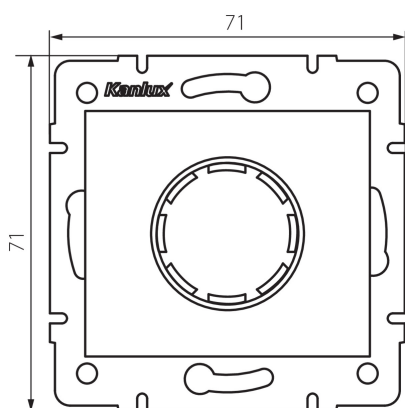

### GENERAL DATA:

**Colour:** white

**Place of assembly:** Recessed mount in the wall

**Place of application:** Indoors

**Width [mm]:** 71

**Height [mm]:** 71

**Diameter of an installation box:** 60

**Ambient temperature range to which the product can be exposed:** 5÷25

**Connection type:** Bolt terminal block

**Terminal type:** Screw terminal

**Plastic:** PC

**IP class:** 20