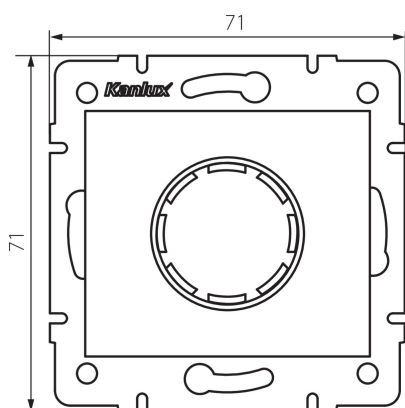

28755 DOMO 01-1161-103 kr

Dimmer LED

5905339287557

GENERAL DATA:

Colour: Ecrú

Place of assembly: Recessed mount in the wall

Place of application: Indoors

Width [mm]: 71

Height [mm]: 71

Diameter of an installation box: 60

TECHNICAL DATA:

Rated voltage [V]: 250 AC

Rated frequency [Hz]: 50

Rated power [W]: 3-100

Rated power (LED) [W]: 3-100

Class of protection against electric shock: II

Material: PC

Ambient temperature range to which the product can be exposed: 5÷25

Connection type: Bolt terminal block

Terminal type: Screw terminal

Plastic: PC

IP class: 20

LOGISTIC DATA:

Packaging method: 120