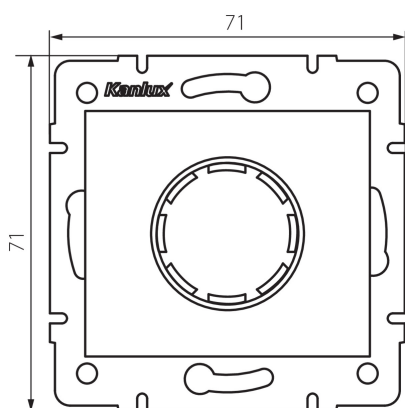

28756 DOMO 01-1161-143

Dimmer LED

5905339287564

GENERAL DATA:

Colour: silver

Place of assembly: Recessed mount in the wall

Place of application: Indoors

Width [mm]: 71

Height [mm]: 71

Diameter of an installation box: 60

TECHNICAL DATA:

Rated voltage [V]: 250 AC

Rated frequency [Hz]: 50

Rated power [W]: 3-100

Rated power (LED) [W]: 3-100

Class of protection against electric shock: II

Material: PC

Ambient temperature range to which the product can be exposed: 5÷25

Connection type: Bolt terminal block

Terminal type: Screw terminal

Plastic: PC

IP class: 20

LOGISTIC DATA:

Packaging method: 120