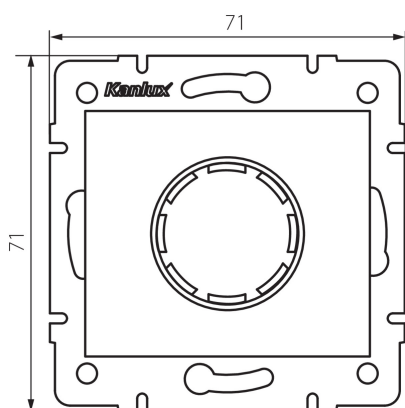

28757 DOMO 01-1161-141

Dimmer LED

5905339287571

GENERAL DATA:

Colour: graphite

Place of assembly: Recessed mount in the wall

Place of application: Indoors

Width [mm]: 71

Height [mm]: 71

Diameter of an installation box: 60

TECHNICAL DATA:

Rated voltage [V]: 250 AC

Rated frequency [Hz]: 50

Rated power [W]: 3-100

Rated power (LED) [W]: 3-100

Class of protection against electric shock: II

Material: PC

Ambient temperature range to which the product can be exposed: 5÷25

Connection type: Bolt terminal block

Terminal type: Screw terminal

Plastic: PC

IP class: 20

LOGISTIC DATA:

Packaging method: 120