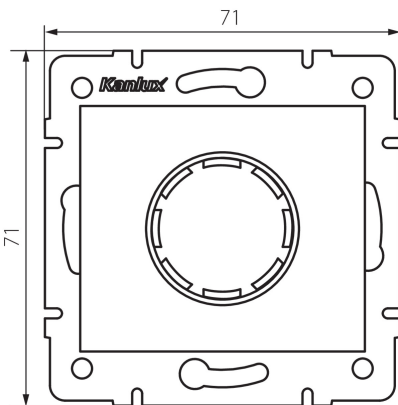

28758 DOMO 01-1161-130

Dimmer LED

5905339287588

GENERAL DATA:

Colour: prełowo biały

Place of assembly: Recessed mount in the wall

Place of application: Indoors

Width [mm]: 71

Height [mm]: 71

Diameter of an installation box: 60

TECHNICAL DATA:

Rated voltage [V]: 250 AC

Rated frequency [Hz]: 50

Rated power [W]: 3-100

Rated power (LED) [W]: 3-100

Class of protection against electric shock: II

Material: PC

Ambient temperature range to which the product can be exposed: 5÷25

Connection type: Bolt terminal block

Terminal type: Screw terminal

Plastic: PC

IP class: 20

LOGISTIC DATA:

Packaging method: 120