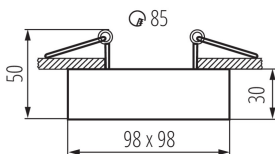

28780 MINI GORD DLP-50-W

Ring for spotlight fittings

5905339287809

MO
DE
RN
design

The Mini version of the Kanlux GORD fixtures. A perfect alternative for people who want to use surface-mounted fixtures in a suspended ceiling, because the manner of installation is the same as for recessed-eyelet fixtures. An additional advantage is the angular adjustment of the MINI BORD fixtures within the range of 30°.

GENERAL DATA:

Colour: white

Necessity of using self-shielding lamps: yes

Place of assembly: Recessed mount in the ceiling

Place of application: Indoors

Minimum distance from the illuminated object: 0,5m

Decorative ring without a ceramic frame: yes

The product is not suitable to be covered with a heat-insulating material: yes

Length [mm]: 98

Width [mm]: 98

Height [mm]: 50

Assembly hole [mm]: Ø85

TECHNICAL DATA:

Rated voltage [V]: 12 AC; 12 DC; 220-240 AC