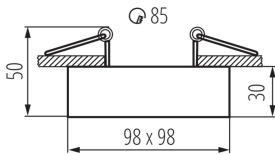

The product is not suitable to be covered with a heat-insulating material: yes

Length [mm]: 98

Width [mm]: 98

Height [mm]: 50

Assembly hole [mm]: Ø85

TECHNICAL DATA:

Rated voltage [V]: 12 AC; 12 DC; 220-240 AC

Enclosure material: aluminum alloy, steel

Lighting-fixture angle regulation: in one axis

Lighting-fixture angle regulation [°]: 30

IP class: 20

LOGISTIC DATA:

Packaging method: 50

Number of units in the secondary packaging: 1

Number of units in the packaging: 50

Number of units per layer on a pallet: 300

Net unit weight [g]: 250

Grammage [g]: 302

Length of a unit pack [cm]: 12.5

Width of a unit pack [cm]: 10.5

Height of a unit pack [cm]: 5.5

28781 MINI GORD DLP-50-B

Ring for spotlight fittings

Weight of a cardboard box [kg]: 15.1

Width of a cardboard box [cm]: 22

Height of a cardboard box [cm]: 30

Length of a cardboard box [cm]: 64

Volume of a cardboard box [m³]: 0.04224