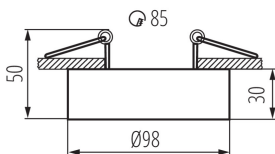

28783 MINI BORD DLP-50-B

Ring for spotlight fittings

5905339287830

MO
DE
RN
design

The Mini version of the BORD fixtures. A perfect alternative for people who want to use surface-mounted fixtures in a suspended ceiling, because the manner of installation is the same as for recessed-eyelet fixtures. An additional advantage is the angular adjustment of the MINI BORD fixtures within the range of 30°.

GENERAL DATA:

Colour: black

Necessity of using self-shielding lamps: yes

Place of assembly: Recessed mount in the ceiling

Place of application: Indoors

Minimum distance from the illuminated object: 0,5m

Decorative ring without a ceramic frame: yes

The product is not suitable to be covered with a heat-insulating material: yes

Height [mm]: 50

Diameter [mm]: 98

Assembly hole [mm]: Ø85

TECHNICAL DATA:

Rated voltage [V]: 12 AC; 12 DC; 220-240 AC

Maximum power [W]: max 10