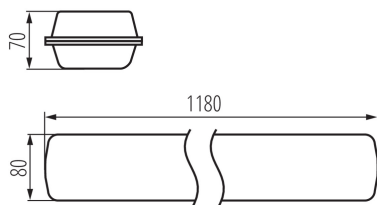

LED dustproof lighting fitting

5905339288516

GENERAL DATA:

Colour: grey

Place of assembly: ceiling mounted, wall mounted

Place of application: Indoors and outdoors

Minimum distance from the illuminated object: 0,5m

Possibility of fixture-loop-through connection: yes

Compatible with a dimmer: no

Length [mm]: 1180

Width [mm]: 80

Height [mm]: 70

Integrated LED light source: yes

TECHNICAL DATA:

Rated voltage [V]: 220-240 AC