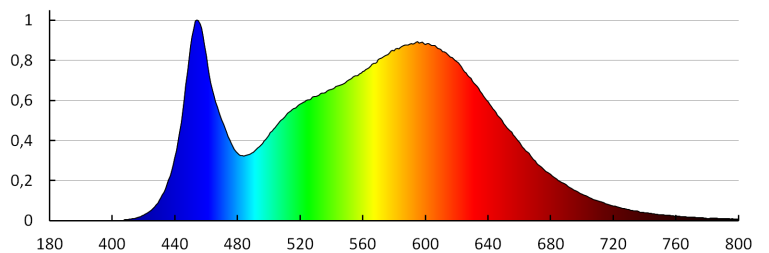

LOGISTIC DATA:

Packaging method: 1

Number of units in the secondary packaging: 1

Number of units in the packaging: 1

Net unit weight [g]: 1730

Grammage [g]: 1910

Length of a unit pack [cm]: 120

Width of a unit pack [cm]: 8

Height of a unit pack [cm]: 7

Weight of a cardboard box [kg]: 1.91

Width of a cardboard box [cm]: 9

Height of a cardboard box [cm]: 7.5

Length of a cardboard box [cm]: 120

Volume of a cardboard box [m³]: 0.0081

ADDITIONAL INFORMATION:

- 5 years Warranty under the terms of the warranty statement, available on our website

KANLUX S.A. (kat 28851) FT1200 28W-840-RYF / LDC (Polar)