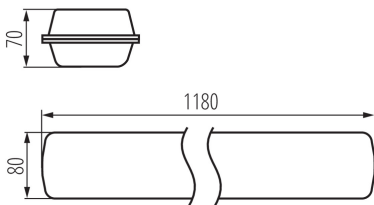

LED dustproof lighting fitting

5905339288530

GENERAL DATA:

Colour: grey

Place of assembly: ceiling mounted, wall mounted

Place of application: Indoors and outdoors

Minimum distance from the illuminated object: 0,5m

Possibility of fixture-loop-through connection: yes

Compatible with a dimmer: no

Length [mm]: 1180

Width [mm]: 80

Height [mm]: 70

Integrated LED light source: yes

TECHNICAL DATA:

Rated voltage [V]: 220-240 AC

LOGISTIC DATA:

Packaging method: 1

Number of units in the secondary packaging: 1

Number of units in the packaging: 1

Net unit weight [g]: 1990

Grammage [g]: 2170

Length of a unit pack [cm]: 120

Width of a unit pack [cm]: 8