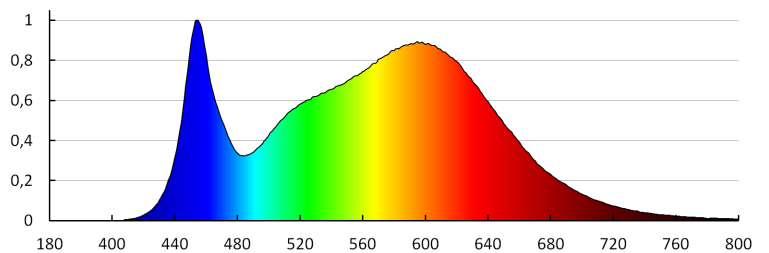

LED dustproof lighting fitting

LOGISTIC DATA:

Packaging method: 1

Number of units in the secondary packaging: 1

Number of units in the packaging: 1

Net unit weight [g]: 1990

Grammage [g]: 2170

Length of a unit pack [cm]: 120

Width of a unit pack [cm]: 8

Height of a unit pack [cm]: 7

Weight of a cardboard box [kg]: 2.17

Width of a cardboard box [cm]: 9

Height of a cardboard box [cm]: 7.5

Length of a cardboard box [cm]: 120

Volume of a cardboard box [m³]: 0.0081

ADDITIONAL INFORMATION:

- 5 years Warranty under the terms of the warranty statement, available on our website

KANLUX S.A. (kat 28853) FT1200 28W-840-ASY / LDC (Polar)