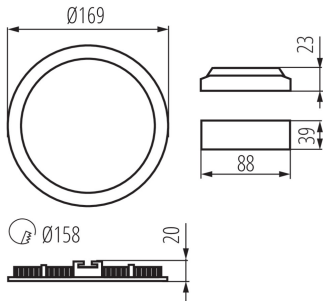

28930 ROUNDA V2LED12W-NW-SR

Downlight fitting