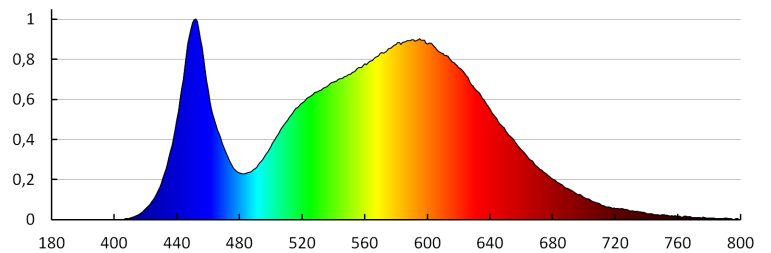

LOGISTIC DATA:

Packaging method: 30

Number of units in the secondary packaging: 1

Number of units in the packaging: 30

Net unit weight [g]: 270

Grammage [g]: 360.33

Length of a unit pack [cm]: 18.5

Width of a unit pack [cm]: 3

Height of a unit pack [cm]: 22

Weight of a cardboard box [kg]: 10.8099

Width of a cardboard box [cm]: 34.5

Height of a cardboard box [cm]: 24

Length of a cardboard box [cm]: 58

Volume of a cardboard box [m³]: 0.048024

KANLUX S.A. (kat 28930) ROUNDA V2LED 12W-NW-SR / LDC (Polar)