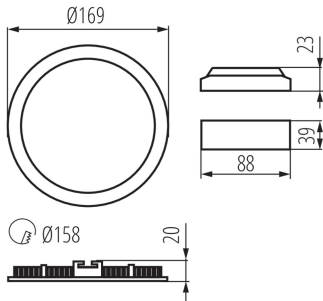

28931 ROUNDA V2LED12W-NW-W

Downlight fitting