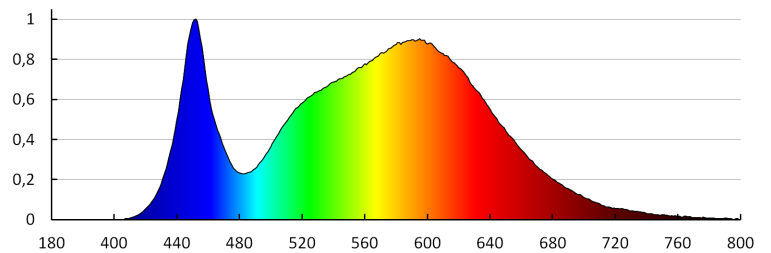

LOGISTIC DATA:

Packaging method: 30

Number of units in the secondary packaging: 1

Number of units in the packaging: 30

Net unit weight [g]: 230

Grammage [g]: 318.33

Length of a unit pack [cm]: 18.5

Width of a unit pack [cm]: 3

Height of a unit pack [cm]: 22

Weight of a cardboard box [kg]: 9.5499

Width of a cardboard box [cm]: 34.5

Height of a cardboard box [cm]: 24

Length of a cardboard box [cm]: 58

Volume of a cardboard box [m³]: 0.048024

KANLUX S.A. (kat 28931) ROUNDA V2LED 12W-NW-W / LDC (Polar)