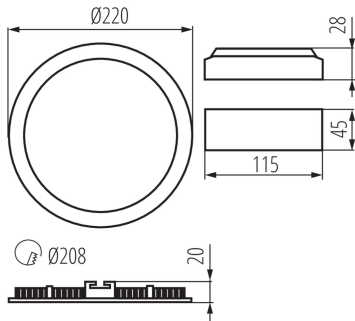

28934 ROUNDA V2LED18W-NW-W

Downlight fitting