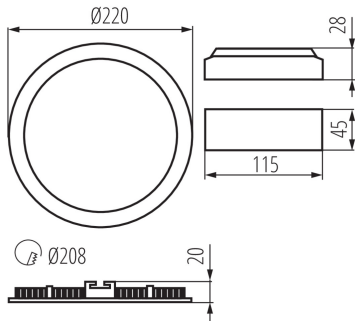

28935 ROUNDA V2LED18W-WW-W

Downlight fitting