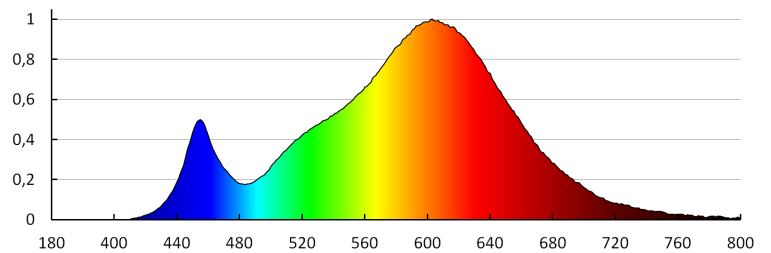

LOGISTIC DATA:

Packaging method: 20

Number of units in the secondary packaging: 1

Number of units in the packaging: 20

Net unit weight [g]: 354

Grammage [g]: 486

Length of a unit pack [cm]: 23

Width of a unit pack [cm]: 3

Height of a unit pack [cm]: 29

Weight of a cardboard box [kg]: 9.72

Width of a cardboard box [cm]: 34

Height of a cardboard box [cm]: 31.5

Length of a cardboard box [cm]: 48

Volume of a cardboard box [m³]: 0.051408

KANLUX S.A. (kat 28935) ROUNDA V2LED18W-WW-W / LDC (Polar)