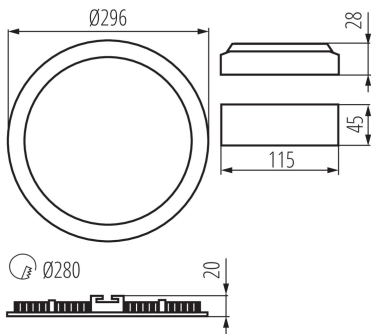

28936 ROUNDA V2LED24W-NW-W

Downlight fitting