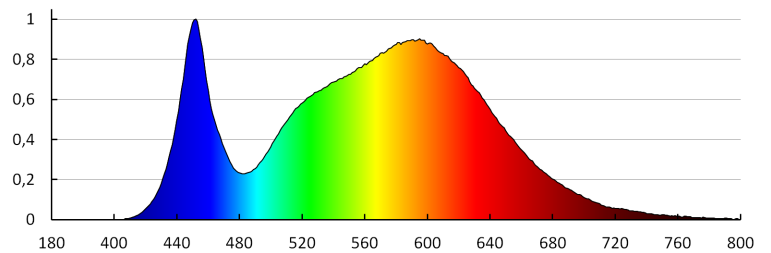

LOGISTIC DATA:

Packaging method: 10

Number of units in the secondary packaging: 1

Number of units in the packaging: 10

Net unit weight [g]: 610

Grammage [g]: 814

Length of a unit pack [cm]: 30.5

Width of a unit pack [cm]: 3

Height of a unit pack [cm]: 34

Weight of a cardboard box [kg]: 8.14

Width of a cardboard box [cm]: 33

Height of a cardboard box [cm]: 37

Length of a cardboard box [cm]: 33.5

Volume of a cardboard box [m³]: 0.040904