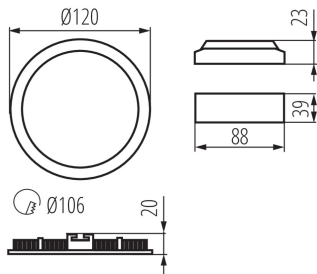

28937 ROUNDA V2LED6W-NW-W

Downlight fitting