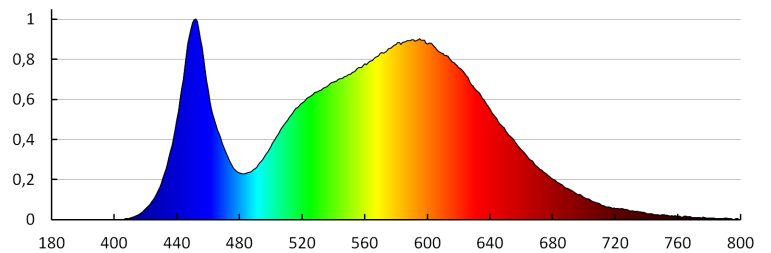

LOGISTIC DATA:

Packaging method: 40

Number of units in the secondary packaging: 1

Number of units in the packaging: 40

Net unit weight [g]: 140

Grammage [g]: 204.5

Length of a unit pack [cm]: 13

Width of a unit pack [cm]: 3

Height of a unit pack [cm]: 19

Weight of a cardboard box [kg]: 8.18

Width of a cardboard box [cm]: 33

Height of a cardboard box [cm]: 29

Length of a cardboard box [cm]: 40

Volume of a cardboard box [m³]: 0.03828

KANLUX S.A. (kat 28937) ROUNDA V2LED6W-NW-W / LDC (Polar)